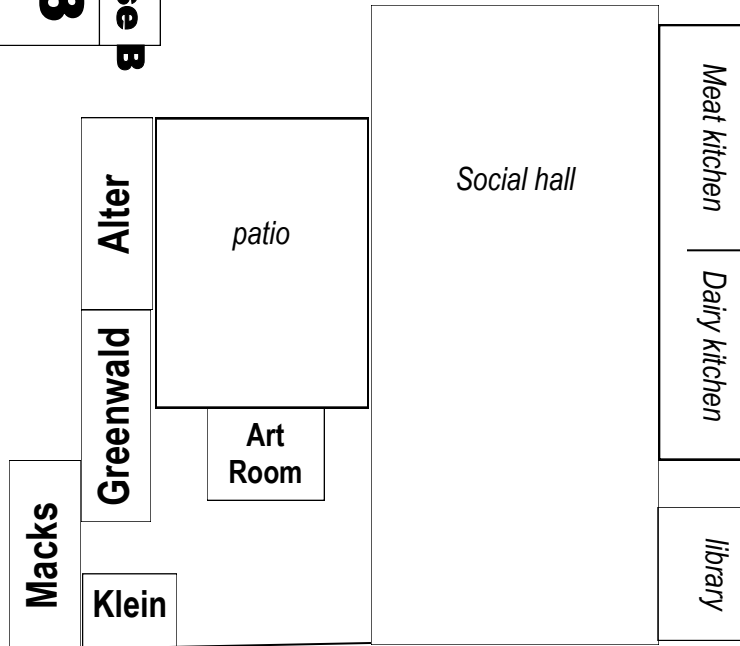

Shoresh Conference & Retreat Center
2428 Pleasant View Road Adamstown, MD 21710

CAMPUS MAP

Family Cabin 2

Bunkhouse D

Family Cabin 1

Bunkhouse C

Family Cabin 3

Bunkhouse A

Bunkhouse B

**Cohen-Davison-Weinberg
Community Center**